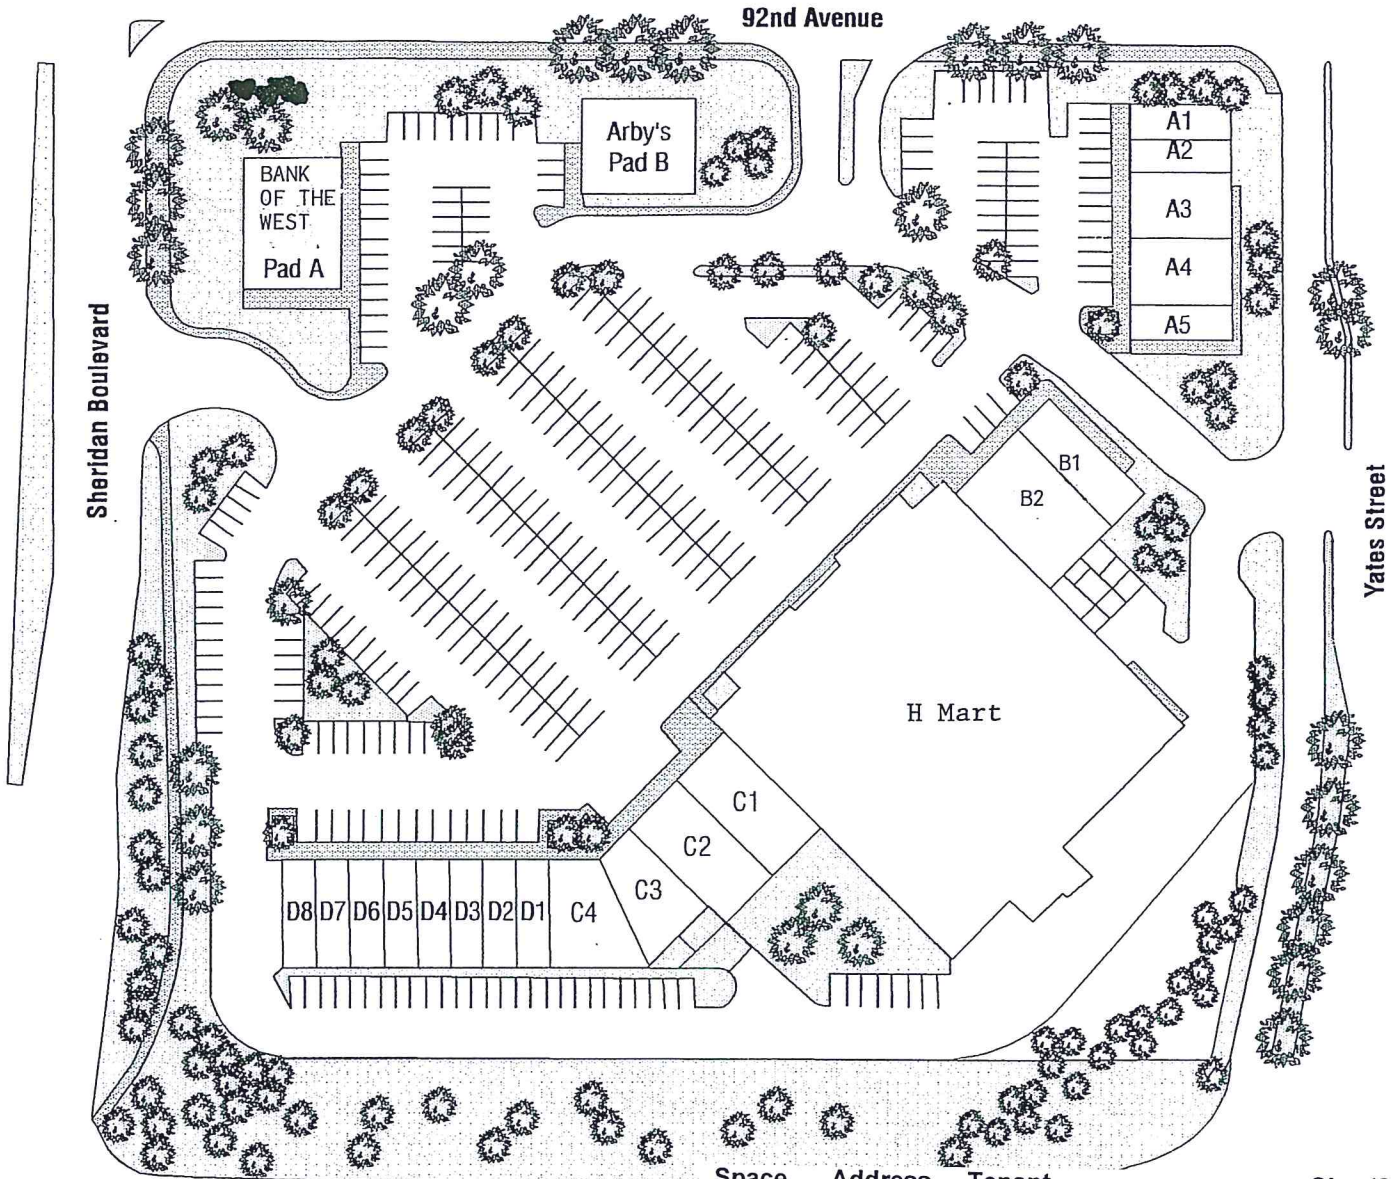

Northview Shopping Center

Space Address Tenant Size (Sq. Ft.)

A1	5000	Legacy Nails	1,291
A2	5004	Best Choice Massage	1,280
A3	5008	Premier Physical Therapy	2,560
A4	5012	Vacant	2,560
A5	5020	Y & J Asian Cuisine	1,291
B1	5024	Vacant	2,282
B2	5028	Vacant	3,960
C1	5044	Vacant	3,900
C2-C3	5048	Vacant	5,058
C4	5054	Vacant	2,612
D1	5068	Northview Dental	1,307
D2	5072	Los Lagos	1,307
D3	5076	Subway	1,307
D4	5078	Vacant	2,160
D5		" "	
D6	5084	Great Clips	1,661
D7	5088	Vacant	1,296
D8	5092	Himalayan Yoga Sansar	1,383
Total			37,215

Pad A*		Bank of the West	4,800
Pad B*	5130	Arby's Restaurant	4,000