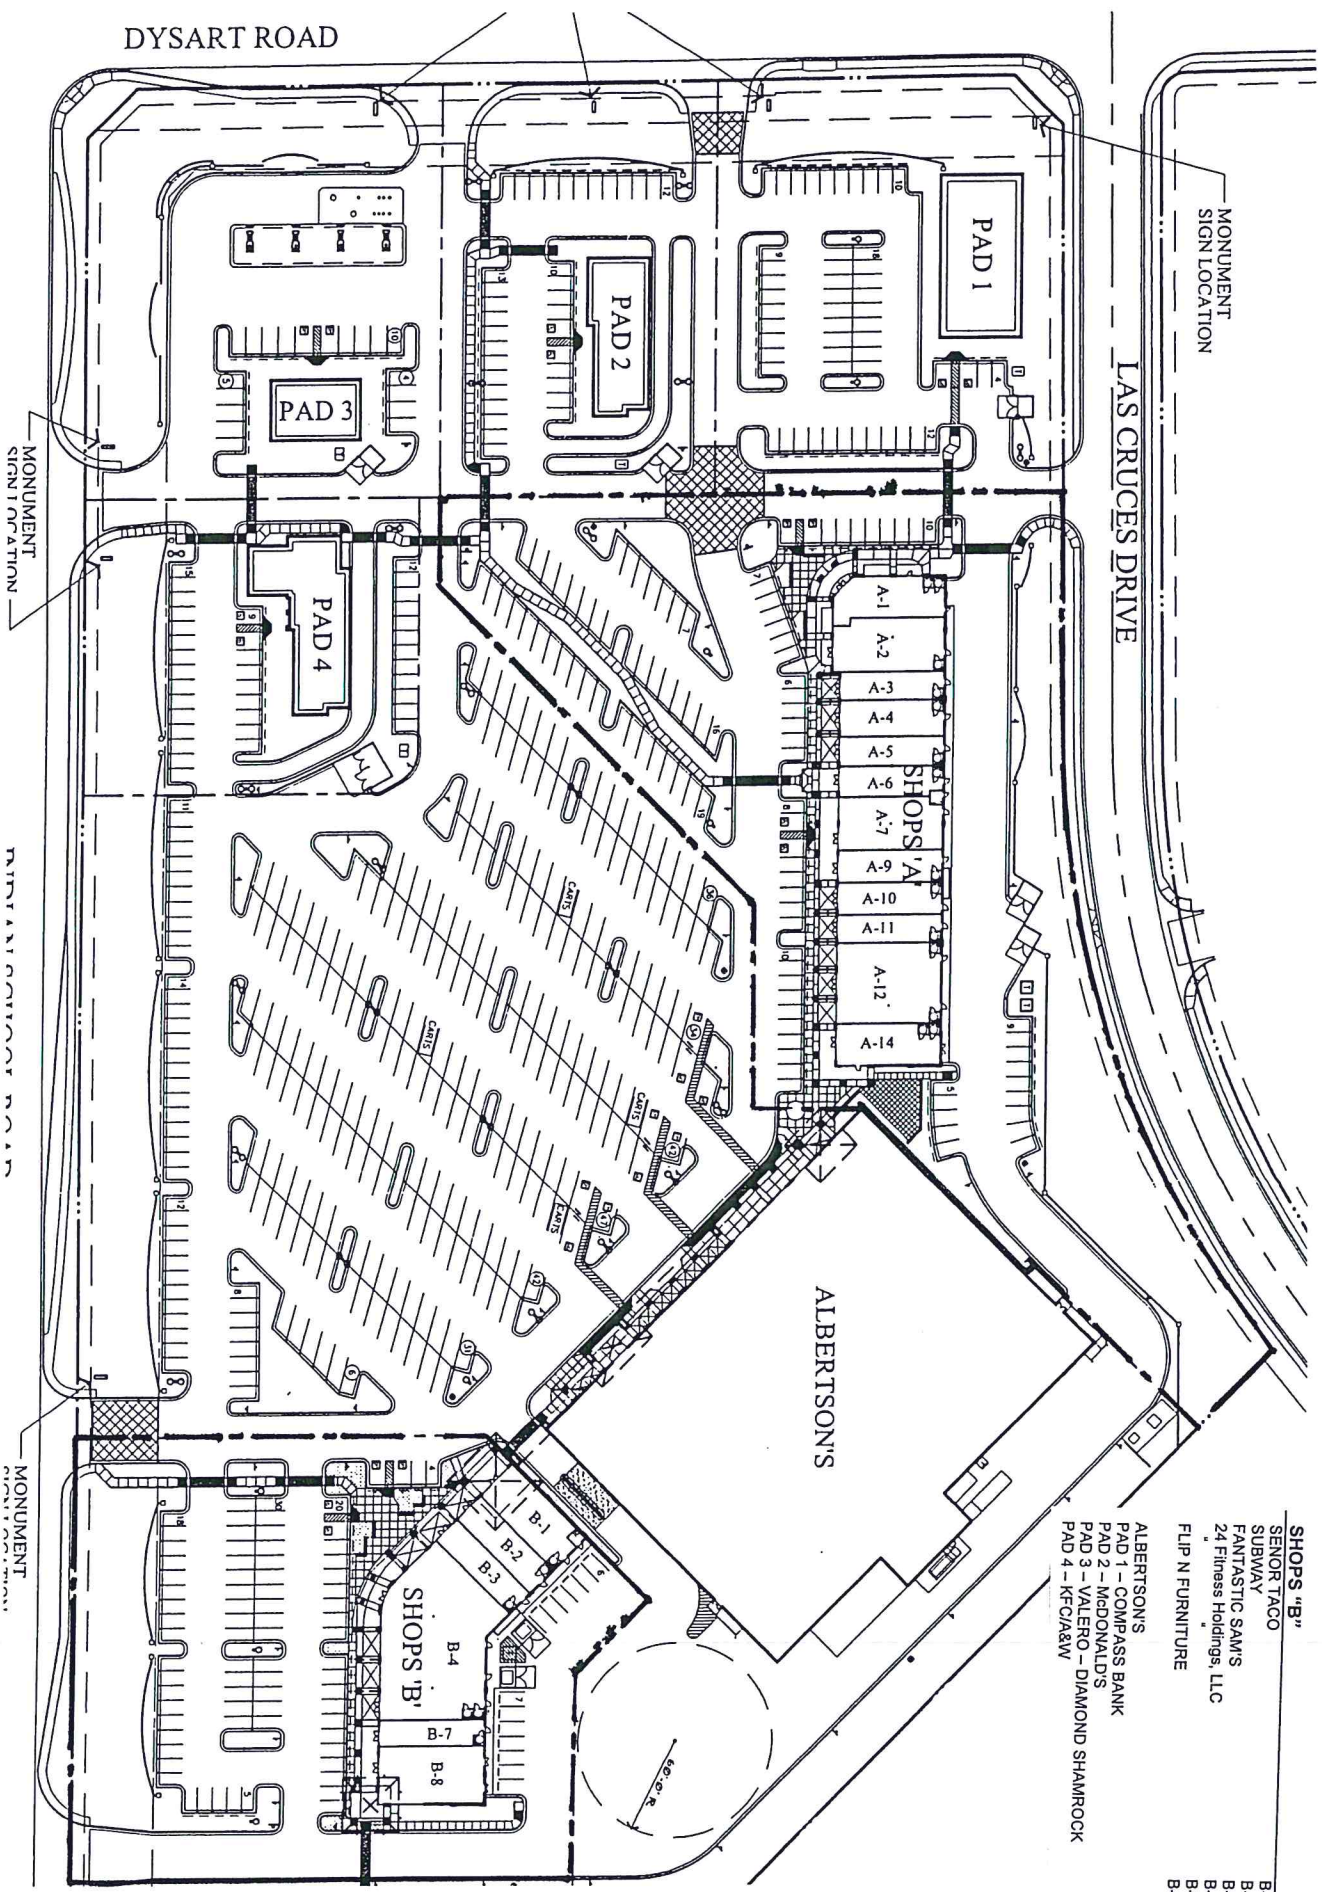

EXHIBIT A

Wigwam Creek Shopping Center

SHOPS "A"	19,720 S.F.
CHINA RED	A-1 1,793
LAVENDER	A-2 2,288
VACANT	A-3 1,140
VACANT	A-4 1,428
COWTOWN SKATEBOARDS	A-5 1,176
VACANT	A-6 1,208
DI CARLO'S PIZZA	A-7 2,093
WIGWAM CREEK DENTAL CARE	A-8 1,285
EMBASSY TANNING	A-9 1,245
SUN WEST NAILS	A-10 1,156
BASKIN-ROBBINS	A-11 3,261
LESLIE'S SWIMMING POOL SUPPLY	A-12 1,677
VACANT	A-14

SHOPS "B"	14,072 S.F.
SENIOR TACO	B-1 1,802
SUBWAY	B-2 1,428
FANTASTIC SAM'S	B-3 1,041
24 Fitness Holdings, LLC	B-4 6,350
FLIP N FURNITURE	B-7 1,047
	B-8 2,404

- ALBERTSON'S
- PAD 1 - COMPASS BANK
- PAD 2 - McDONALD'S
- PAD 3 - VALERO - DIAMOND SHAMROCK
- PAD 4 - KFC/A&W