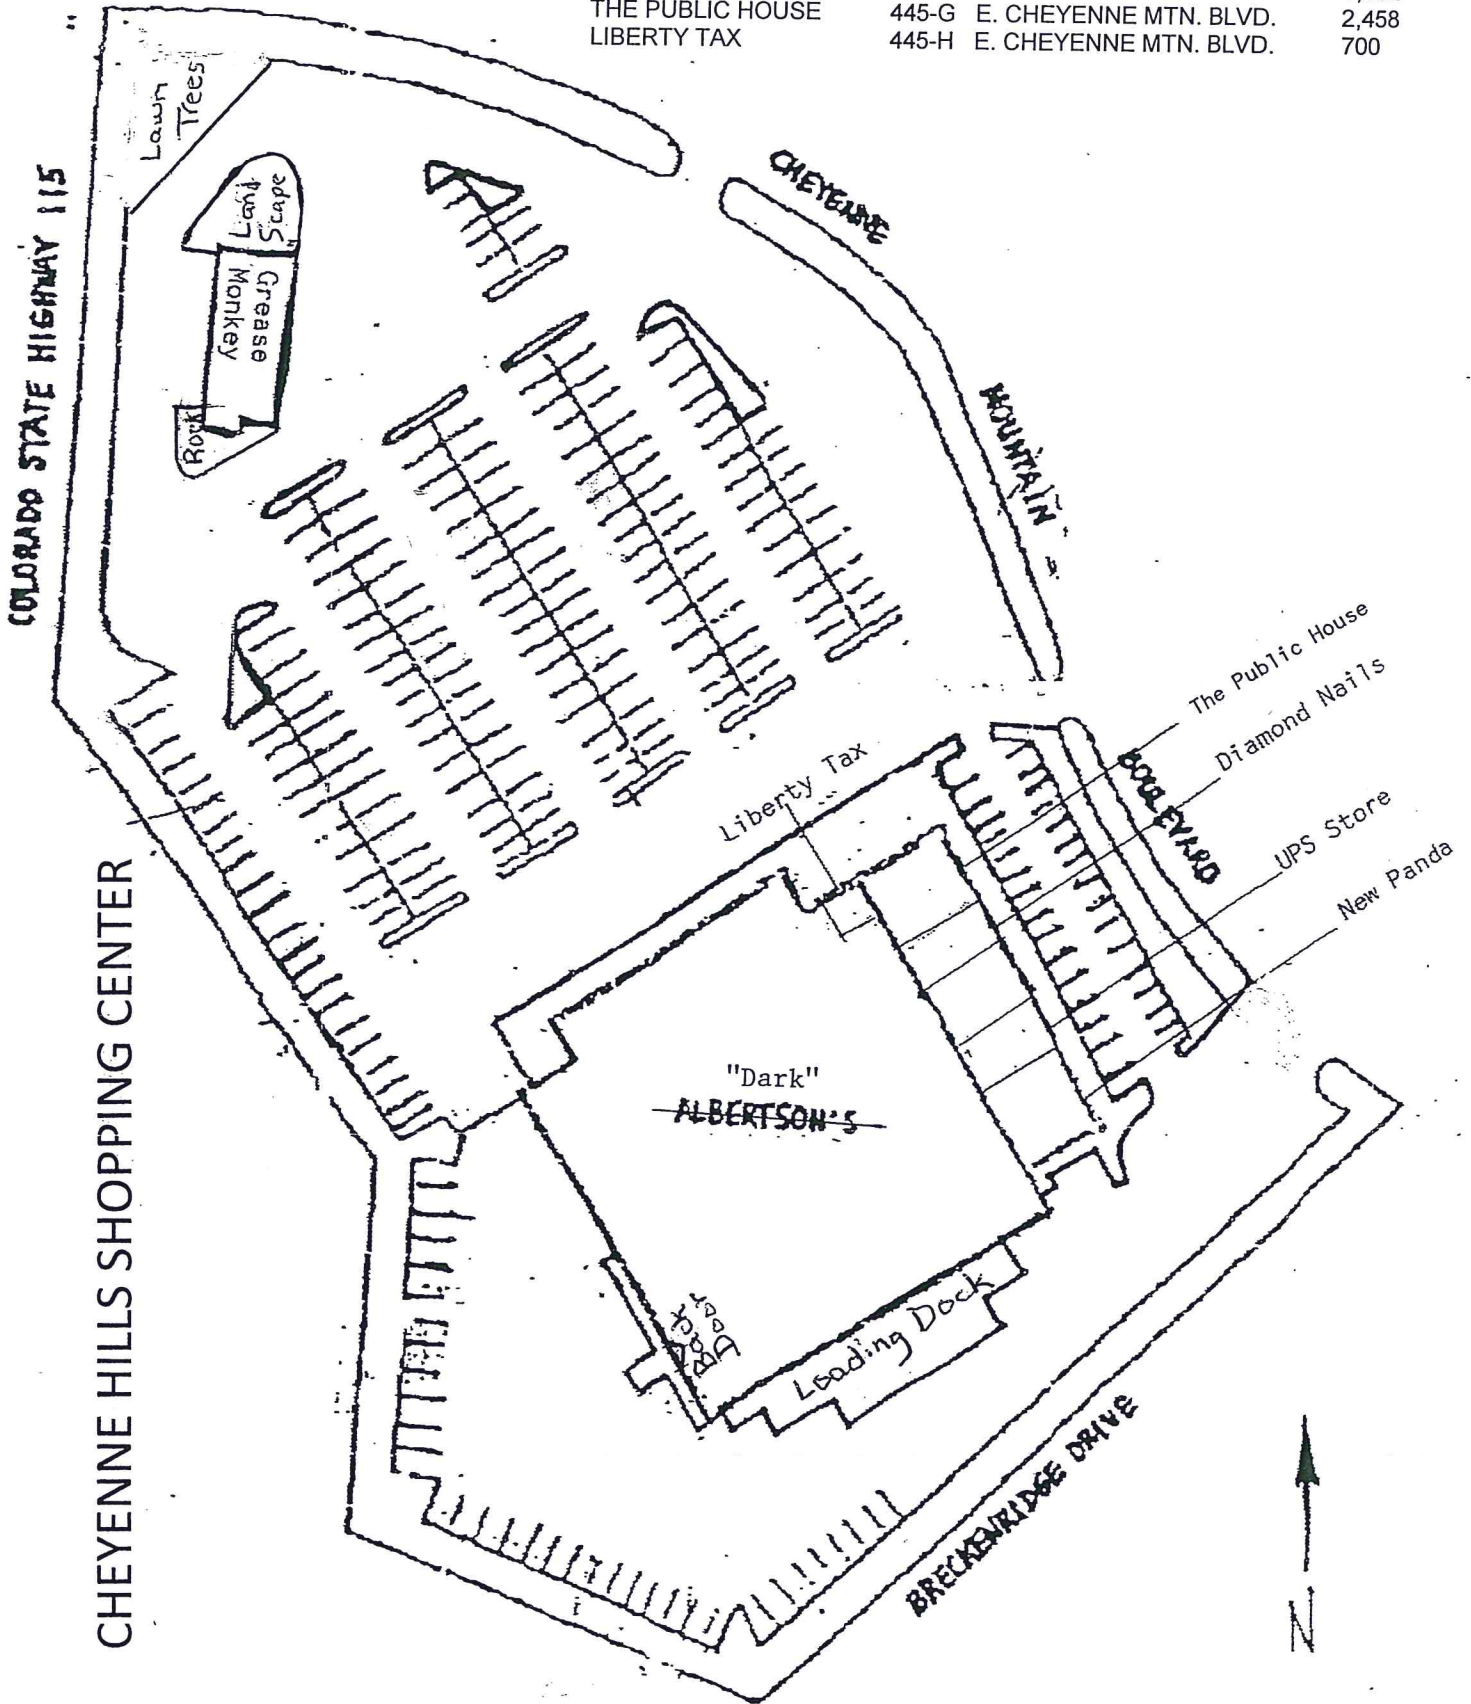

VACANT	455 E. CHEYENNE MTN. BLVD.	42,338
NEW PANDA	445-A E. CHEYENNE MTN. BLVD.	1,707
THE UPS STORE	445-C E. CHEYENNE MTN. BLVD.	1,489
VACANT	445-D E. CHEYENNE MTN. BLVD.	1,063
DIAMOND NAILS	445-E E. CHEYENNE MTN. BLVD.	1,062
THE PUBLIC HOUSE	445-G E. CHEYENNE MTN. BLVD.	2,458
LIBERTY TAX	445-H E. CHEYENNE MTN. BLVD.	700

COLORADO STATE HIGHWAY 115

CHEYENNE HILLS SHOPPING CENTER

"Dark" ALBERTSON'S

Liberty Tax

The Public House
Diamond Nails

UPS Store
New Panda

Loading Dock

BRECKENRIDGE DRIVE